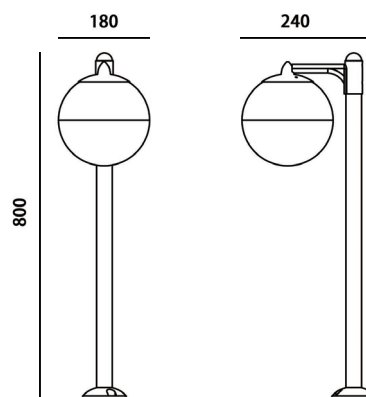

TECHNICAL DATA

TYPE

Professional LED for Exterior Lighting.

DIMENSION DRAW

Model:	Tiffany
Format:	Round
Location:	Exterior
Wattage:	12W
Materials:	Aluminium
Led Color:	3000K / 4000K / 6500K
Product Dimension:	600*180mm
IP Code:	54
Fixation:	Surface
CRI :	80
Lumen Output:	650LM
Frequency:	50/60 Hz
Beam Angle:	L°